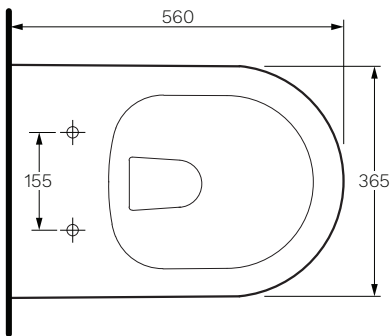

## Linfa Wall Faced Pan

**Product Code: PN770**

The Linfa Wall Faced Pan combines a classically simple design aesthetic with outstanding Rimless performance features and comes standard with the PARISI Easy Clean ceramic glaze. A compact, smooth sided wall faced suite complete with an impressive heavy grade, lift off, soft close toilet seat.

### Specifications

- Colour / Finish** — White / Gloss
- Material** — Ceramic
- Rim Type** — PARISI Rimless
- Seat Type** — Soft close / slim heavy grade / easy lift-off / UV resistant / antibacterial (PN5765)
- Surface Hygiene** — Easy Clean Antibacterial Protection
- Dimensions** — 365 x 560 x 410mm
- P Trap** — 185mm height FFL
- S Trap** — 70 - 115mm using PN0031 connector (included)
- Water Inlet** — Back Inlet 350mm height FFL
- WELS** — 4 STAR 4.5/3L 3.2L Average Flush
- Cistern Options** — Compatible with concealed cisterns (PA110, PA111, PA130, PA135, PA136)
- Button Options** — Compatible with push button panels and remote button sets (PA221 - PA265)
- Pan Fixing** — PW9043 (included)
- Warranty** — 10 years  
1 year on seat