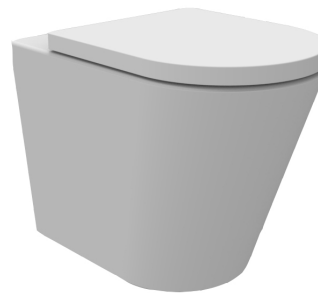

## Linfa Wall Faced Pan

**Product Code: PN770**

The Linfa Wall Faced Pan combines a classically simple design aesthetic with outstanding Rimless performance features and comes standard with the PARISI Easy Clean ceramic glaze. A compact, smooth sided wall faced suite complete with an impressive heavy grade, lift off, soft close toilet seat.

### Specifications

- Colour / Finish** — White / Gloss
- Material** — Ceramic
- Rim Type** — PARISI Rimless
- Seat Type** — Soft close / slim heavy grade / easy lift-off / UV resistant / antibacterial (PN5765)
- Surface Hygiene** — Easy Clean Antibacterial Protection
- Dimensions** — 365 x 560 x 410mm
- P Trap** — 185mm height FFL
- S Trap** — 70 - 115mm using PN0031 connector (included)
- Water Inlet** — Back Inlet 350mm height FFL
- WELS** — 4 STAR 4.5/3L 3.2L Average Flush
- Cistern Options** — Compatible with concealed cisterns (PA110, PA111, PA130, PA135, PA136)
- Button Options** — Compatible with push button panels and remote button sets (PA221 - PA265)
- Pan Fixing** — PW9043 (included)
- Warranty** — 10 years  
1 year on seat