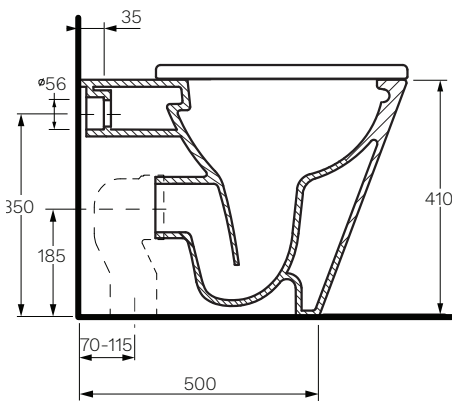

## Linfa Wall Faced Pan

**Product Code: PN770**

The Linfa Wall Faced Pan combines a classically simple design aesthetic with outstanding Rimless performance features and comes standard with the PARISI Easy Clean ceramic glaze. A compact, smooth sided wall faced suite complete with an impressive heavy grade, lift off, soft close toilet seat.

### Specifications

- Colour / Finish** — White / Gloss
- Material** — Ceramic
- Rim Type** — PARISI Rimless
- Seat Type** — Soft close / slim heavy grade / easy lift-off / UV resistant / antibacterial (PN5765)
- Surface Hygiene** — Easy Clean Antibacterial Protection
- Dimensions** — 365 x 560 x 410mm
- P Trap** — 185mm height FFL
- S Trap** — 70 - 115mm using PN0031 connector (included)
- Water Inlet** — Back Inlet 350mm height FFL
- WELS** — 4 STAR 4.5/3L 3.2L Average Flush
- Cistern Options** — Compatible with concealed cisterns (PA110, PA111, PA130, PA135, PA136)
- Button Options** — Compatible with push button panels and remote button sets (PA221 - PA265)
- Pan Fixing** — PW9043 (included)
- Warranty** — 10 years  
1 year on seat