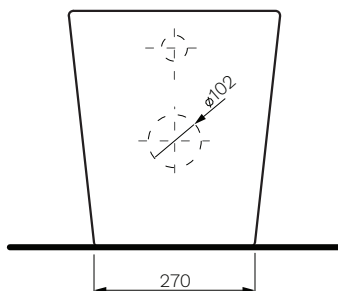

## Linfa Wall Faced Pan

**Product Code: PN770**

The Linfa Wall Faced Pan combines a classically simple design aesthetic with outstanding Rimless performance features and comes standard with the PARISI Easy Clean ceramic glaze. A compact, smooth sided wall faced suite complete with an impressive heavy grade, lift off, soft close toilet seat.

### Specifications

- Colour / Finish** — White / Gloss
- Material** — Ceramic
- Rim Type** — PARISI Rimless
- Seat Type** — Soft close / slim heavy grade / easy lift-off / UV resistant / antibacterial (PN5765)
- Surface Hygiene** — Easy Clean Antibacterial Protection
- Dimensions** — 365 x 560 x 410mm
- P Trap** — 185mm height FFL
- S Trap** — 70 - 115mm using PN0031 connector (included)
- Water Inlet** — Back Inlet 350mm height FFL
- WELS** — 4 STAR 4.5/3L 3.2L Average Flush
- Cistern Options** — Compatible with concealed cisterns (PA110, PA111, PA130, PA135, PA136)
- Button Options** — Compatible with push button panels and remote button sets (PA221 - PA265)
- Pan Fixing** — PW9043 (included)
- Warranty** — 10 years  
1 year on seat